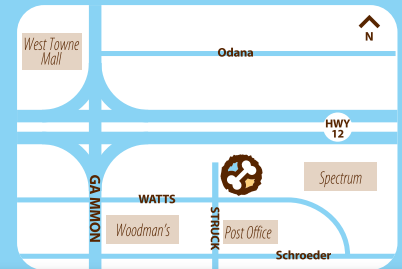

RUFFIN'IT™

...WHERE DOGS' DREAMS COME TRUE

RESORT

only
\$3.00

SATURDAY PLAYGROUPS!

Enjoy our state-of-the-art facility, featuring heated/air-conditioned indoor & outdoor playparks, toys and trained club caretakers. Bring your dog and observe, play, and see what all the fun is about!*

Call Us At
608-310-4299
www.ruffinitresort.com

Small Dogs 9am-10am
Bigger Dogs 10:15am-11:15am

Clean, Safe, and Caring
Modern Facilities

**Madison's Premier
Hotel & Daycare**

*All dogs must have proof of current vaccinations. Your veterinarian may fax them to 608-310-4298 or bring hard copy with you.